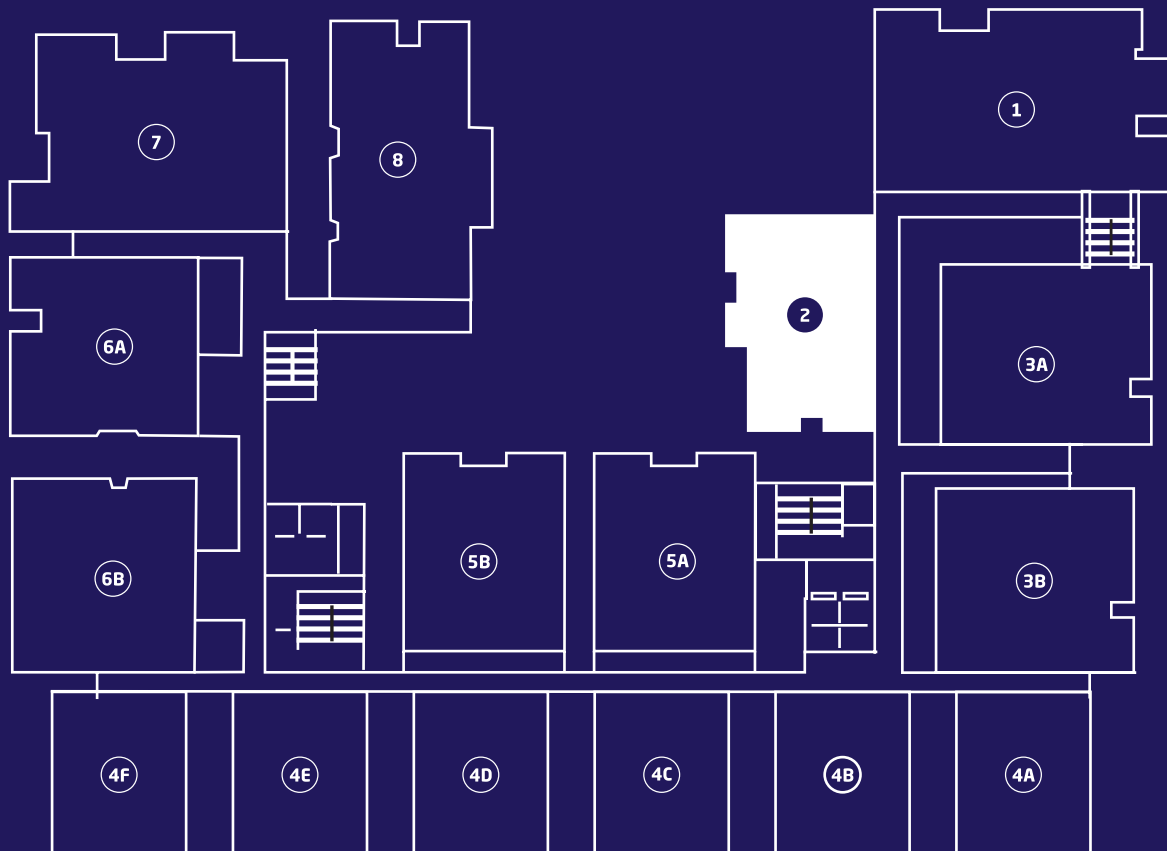

Flat-1

Carpet Area (sft)	2225
Balconies & Utilities (sft)	396
Super built up Area (sft)	3618
Private Garden (sft)	97
Private Verandah (sft)	—

Flat-2

Carpet Area (sft)	1329
Balconies & Utilities (sft)	185
Super built up Area (sft)	2122
Private Garden (sft)	—
Private Verandah (sft)	—